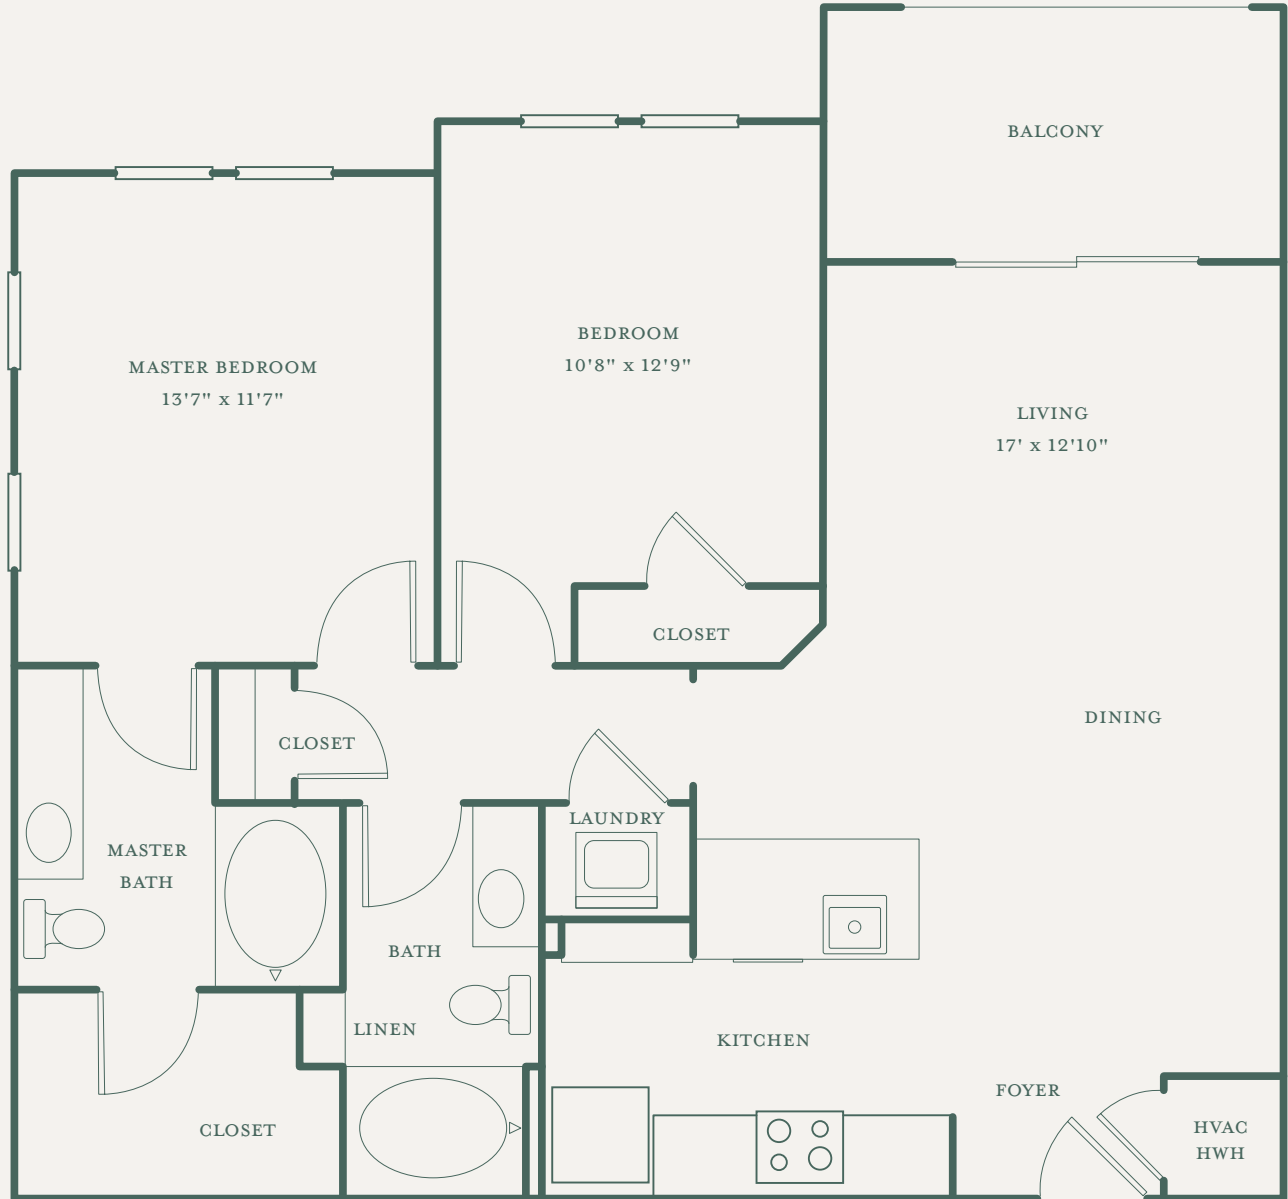

ALLISTER

NORTH HILLS

430 ALLISTER DRIVE | RALEIGH, NC | 27609

Catawba

TWO BEDROOM | TWO BATHROOM | 1071-1091 SF

   ALLISTERNORTHHILLS.COM

Room dimensions and square footage may vary from those shown on this plan. Floorplans are for illustrative purposes only. Please contact your leasing representative for detailed information on your selected plan.