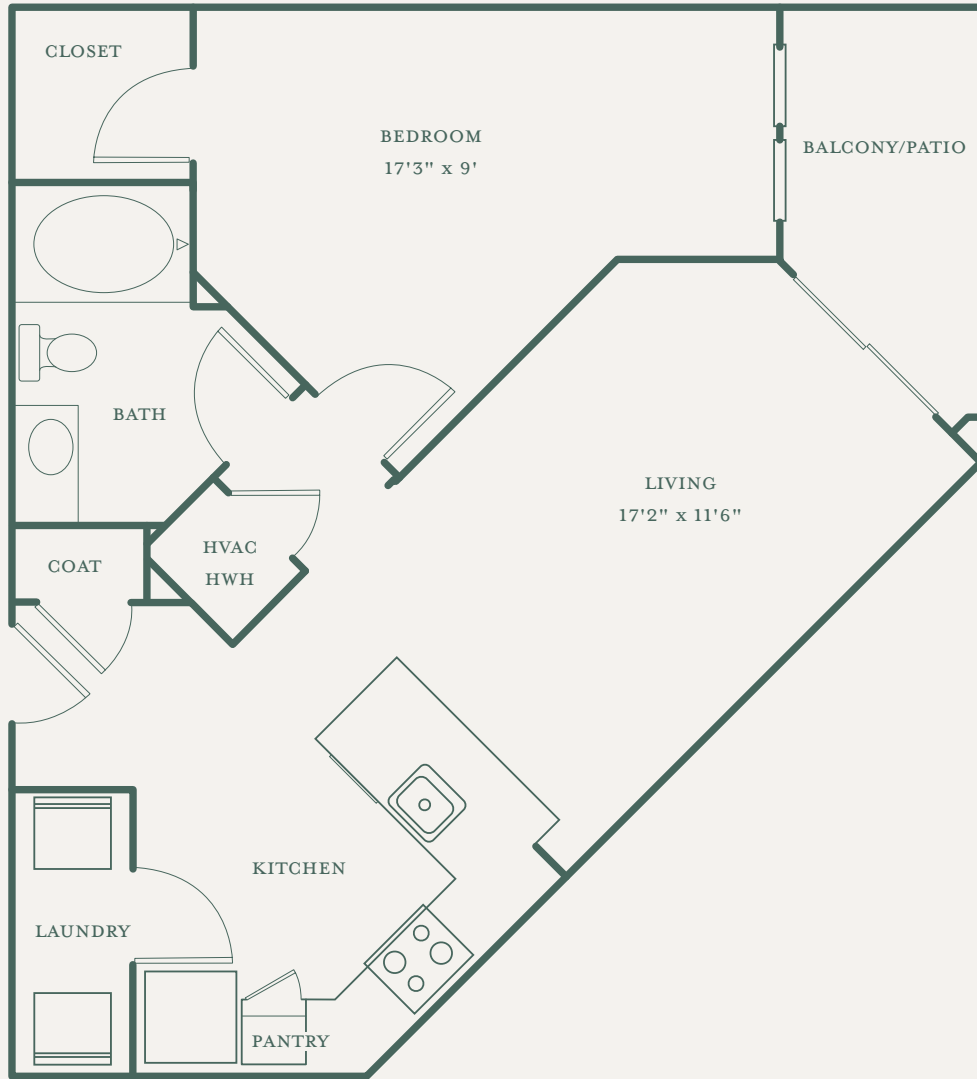

ALLISTER

NORTH HILLS

430 ALLISTER DRIVE | RALEIGH, NC | 27609

Drewry

ONE BEDROOM | ONE BATHROOM | 722 SF

   ALLISTERNORTHHILLS.COM

Room dimensions and square footage may vary from those shown on this plan. Floorplans are for illustrative purposes only. Please contact your leasing representative for detailed information on your selected plan.