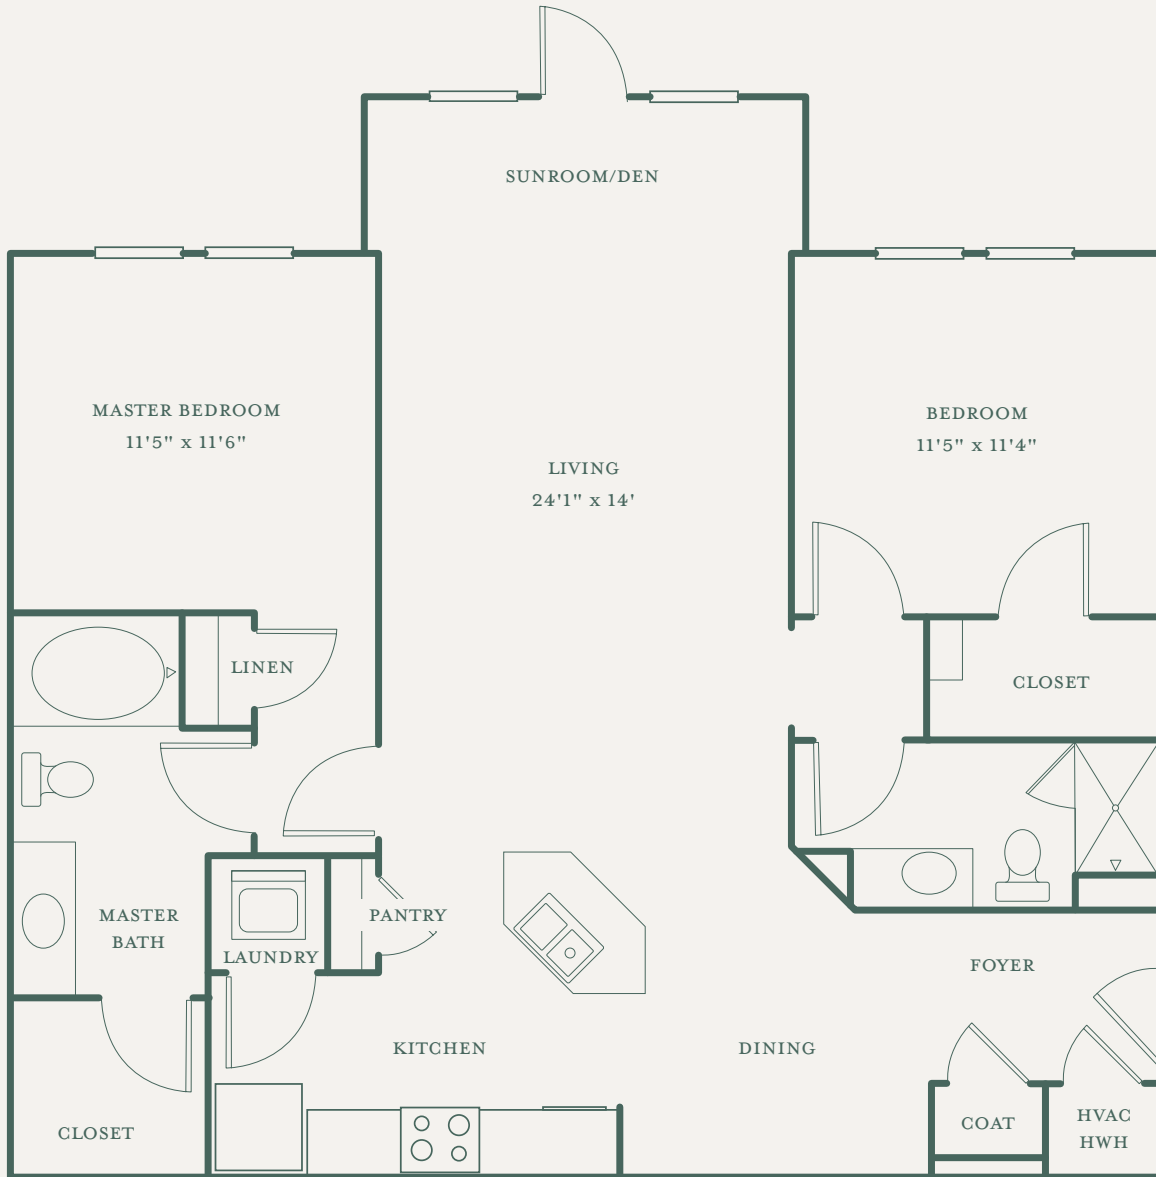

ALLISTER

NORTH HILLS

430 ALLISTER DRIVE | RALEIGH, NC | 27609

Pamlico

TWO BEDROOM | TWO BATHROOM | 1164 SF

   ALLISTERNORTHHILLS.COM

Room dimensions and square footage may vary from those shown on this plan. Floorplans are for illustrative purposes only. Please contact your leasing representative for detailed information on your selected plan.