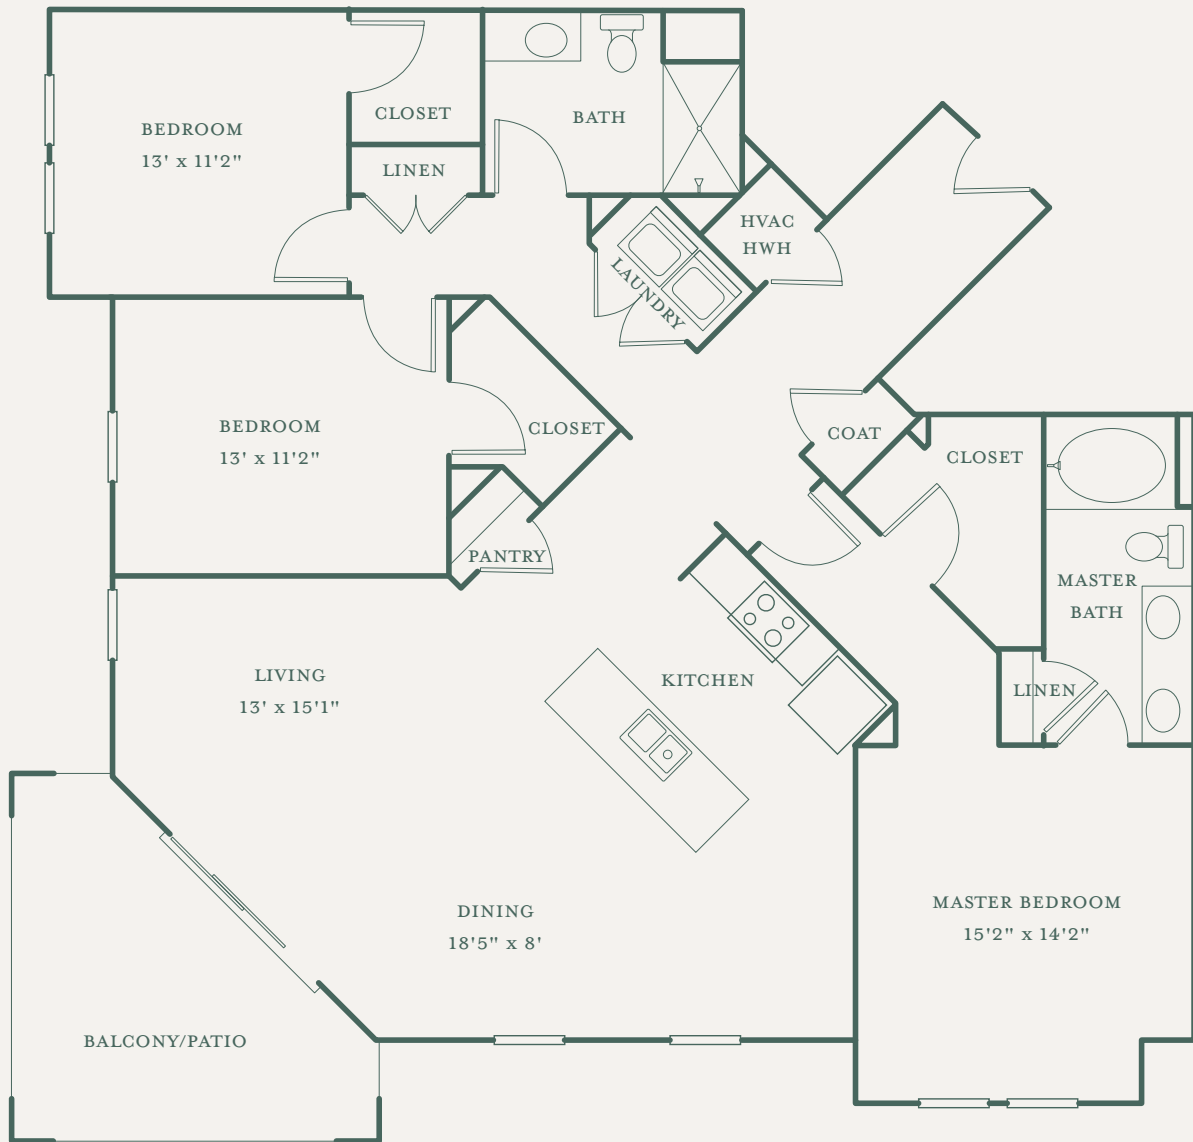

ALLISTER

NORTH HILLS

430 ALLISTER DRIVE | RALEIGH, NC | 27609

Williamsborough

THREE BEDROOM | TWO BATHROOM | 1594 SF

ALLISTERNORTHHILLS.COM

Room dimensions and square footage may vary from those shown on this plan. Floorplans are for illustrative purposes only. Please contact your leasing representative for detailed information on your selected plan.