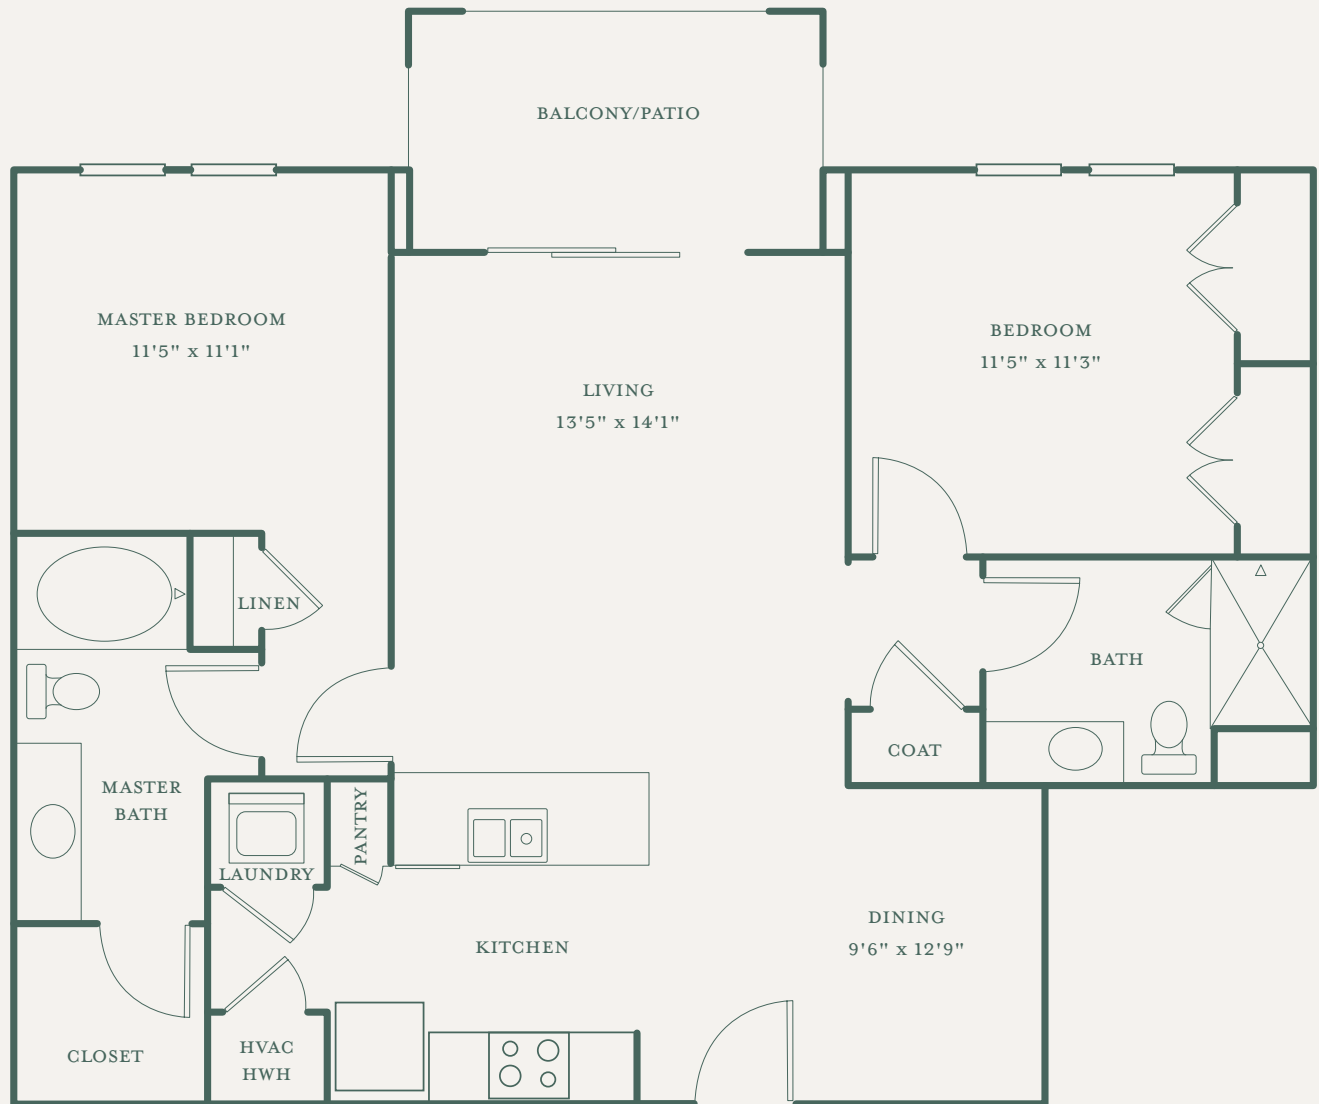

ALLISTER

NORTH HILLS

430 ALLISTER DRIVE | RALEIGH, NC | 27609

Lassiter

TWO BEDROOM | TWO BATHROOM | 1060 SF

ALLISTERNORTHHILLS.COM

Room dimensions and square footage may vary from those shown on this plan. Floorplans are for illustrative purposes only. Please contact your leasing representative for detailed information on your selected plan.